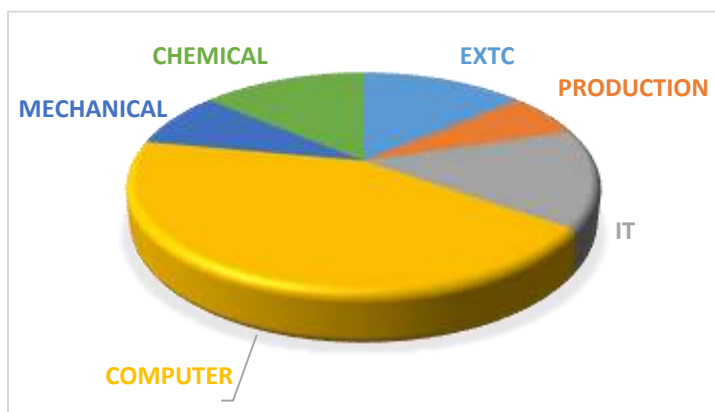

Placement Statistics

Academic year 2020-21