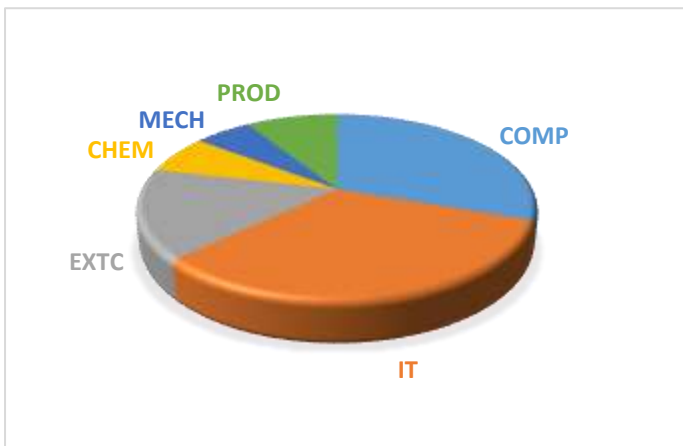

Why Internships.....?

- Internship is a great way to provide industrial exposure to the students.
- T&P cell encourage & advice students to undertake internships and provide necessary support to them.
- Companies offer internships for the students so that they can balance their academics & get industrial experience at the same time.

Internship Statistics

Academic year 2020-21